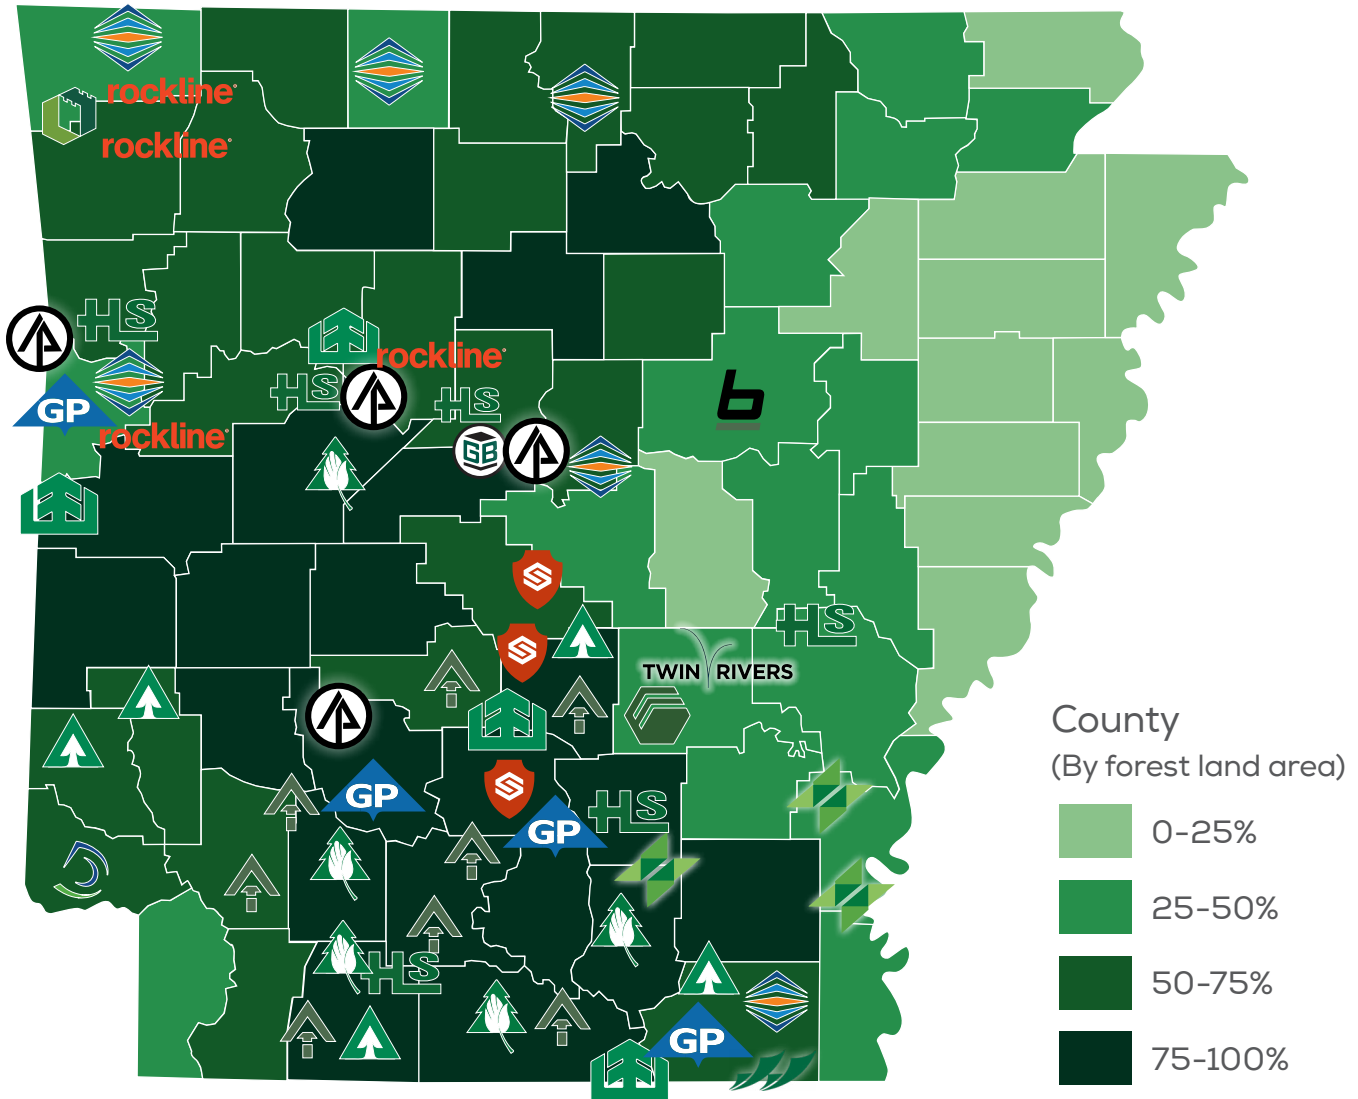

## MAJOR FOREST PRODUCT PRODUCTION LOCATIONS IN ARKANSAS

## COMPANIES WITH 300+ EMPLOYEES IN ARKANSAS

- |  |  |
|--|--|
|  Anthony Timberlands, Inc.    |  International Paper         |
|  Bryce Corporation            |  Oldcastle APG, Inc.         |
|  Clearwater Paper Corporation |  PotlatchDeltic              |
|  Domtar Corporation           |  Rockline Industries         |
|  Evergreen Packaging          |  Signode Industrial Group    |
|  Georgia-Pacific Corporation  |  Twin Rivers Paper           |
|  Green Bay Packaging          |  West Fraser Timber Co. Ltd. |
|  Hixson Lumber Sales          |  WestRock                    |
|  Hood Packaging               |  Weyerhaeuser Co.            |